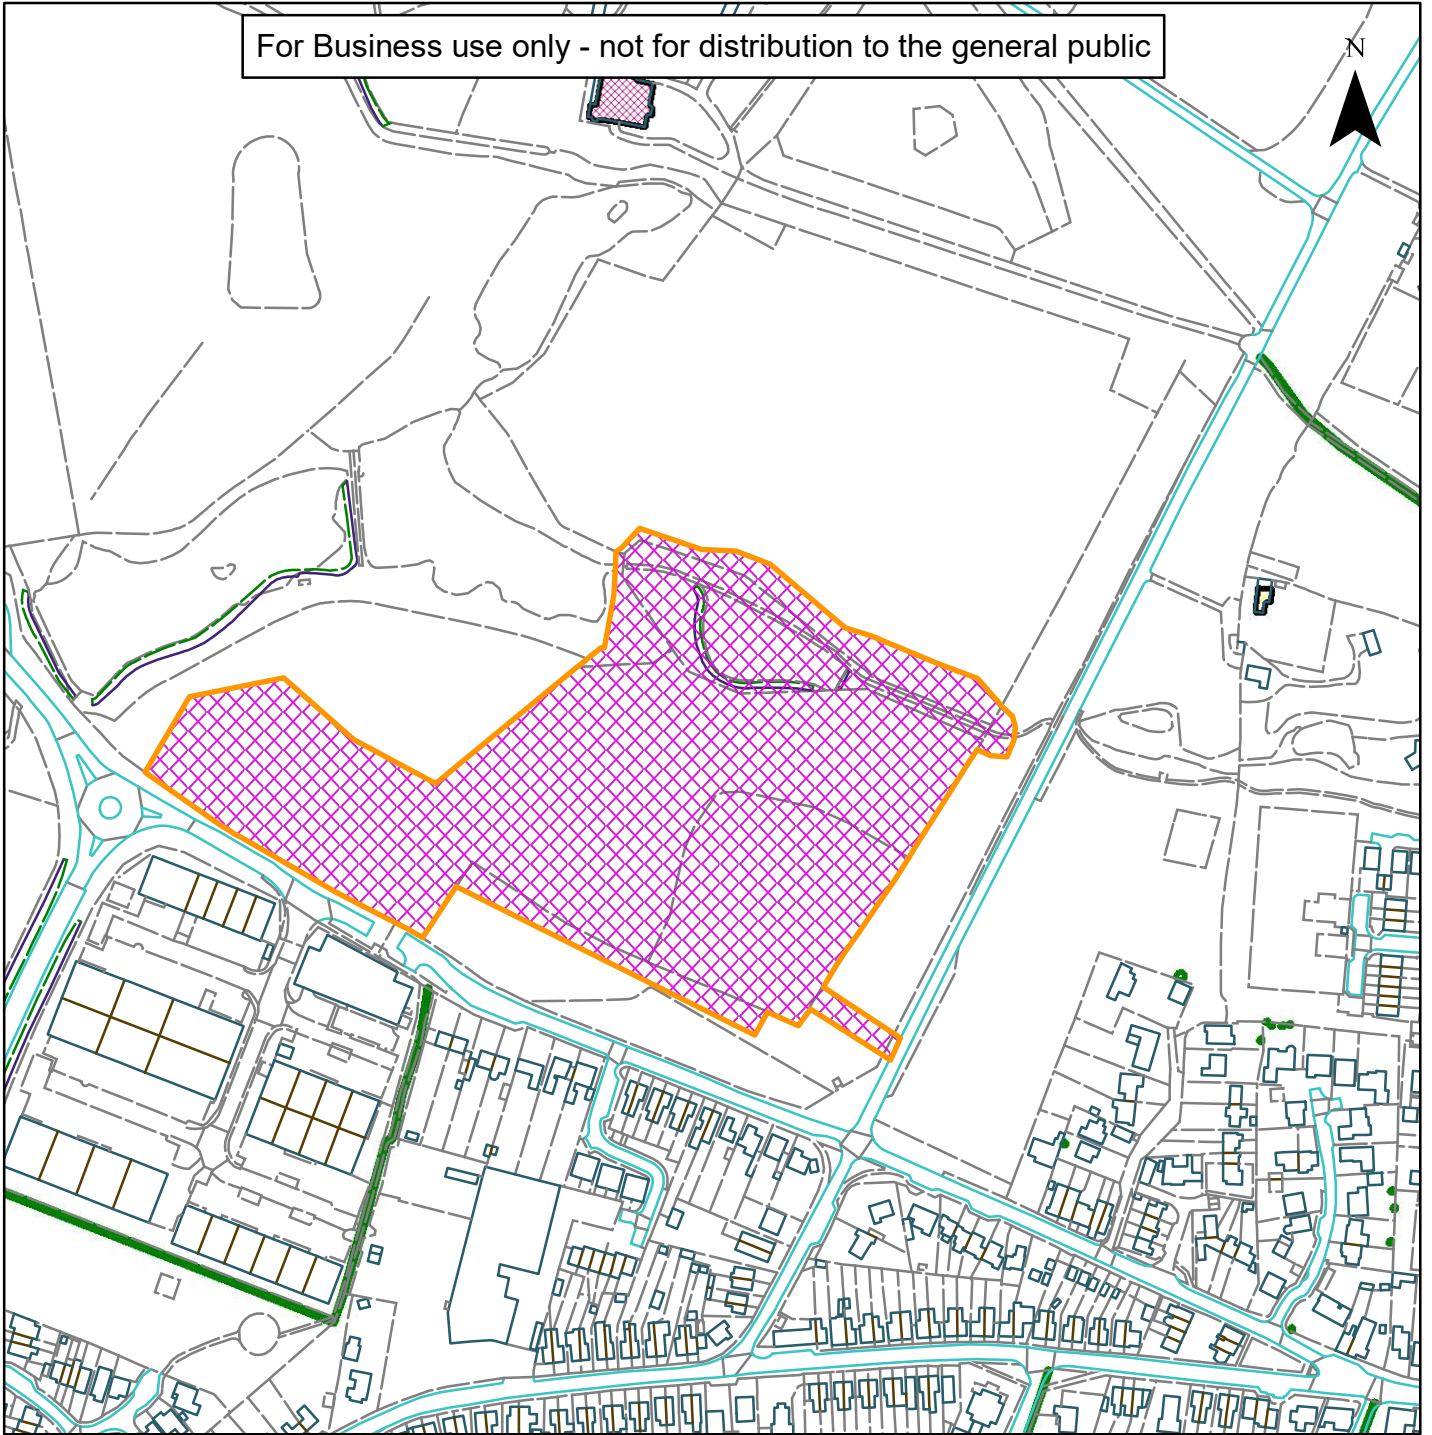

10) DC/21/1235

**Horsham
District
Council**

Field Place Estate, Byfleets Lane, Broadbridge Heath, West Sussex

For Business use only - not for distribution to the general public

Scale: 1:3,500

Reproduced by permission of Ordnance Survey map on behalf of HMSO. © Crown copyright and database rights (2019). Ordnance Survey Licence.100023865